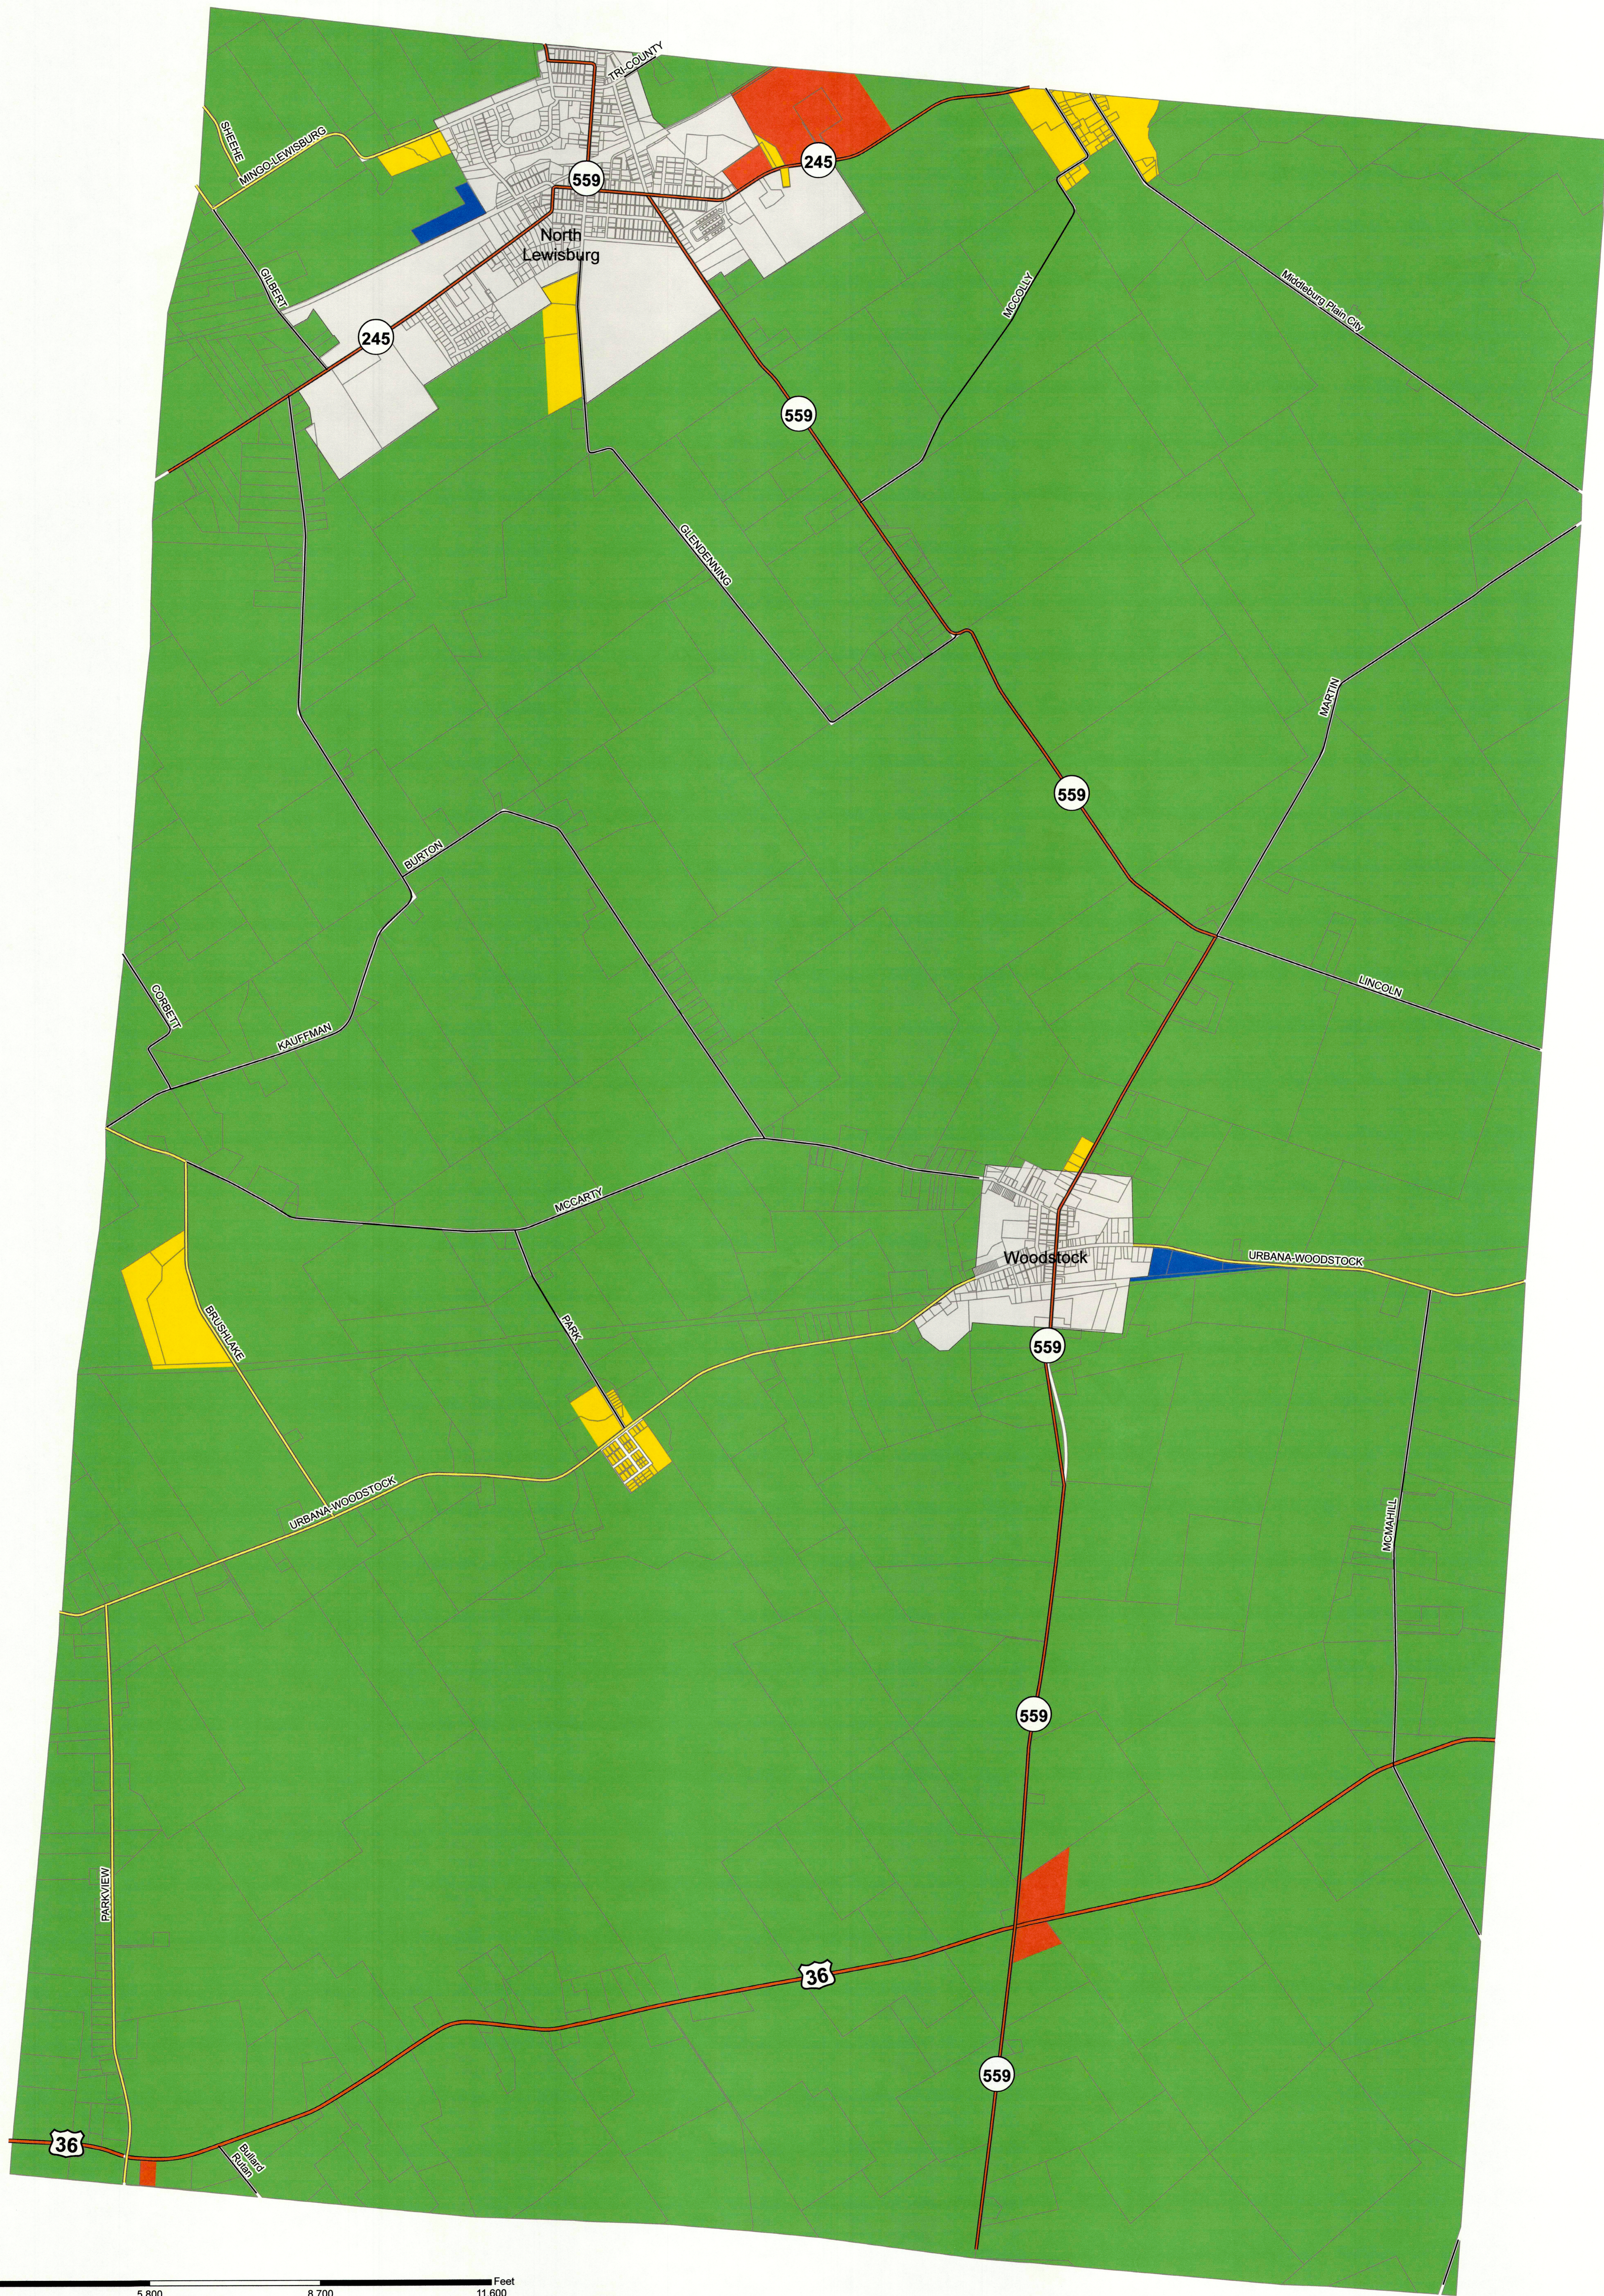

Rush Township Zoning Map

Rush Township Zoning Map Legend	
Roads	Zoning Districts
County	U-1
Township	R-2
State	B-2
U.S. Highway	M-1
	M-2
	Village of North Lewisburg
	Village of Woodstock

**Logan-Union-Champaign
Regional Planning Commission**
10820 St. Rt 347
East Liberty, OH 43319
(937) 666-3431

Map Created: 10/19/2020 (ACS)

This is to certify that this is the Official Zoning Map referred to in Section 300 of the Zoning Resolution of the Township of Rush, Champaign County, Ohio

Ainda K. Scillee
Chairman,
Rush Township
Board of Trustees